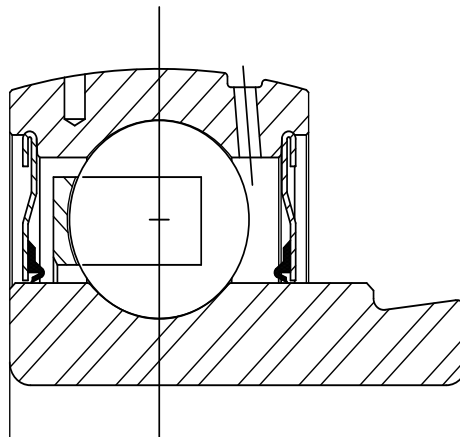

FEATURES/BENEFITS

Eccentric SXV Collar

- Eccentric Locking Collar
- Narrow Inner Ring Design
- Fiberglass Reinforced Nylon Cage
- Grade 10 Balls
- Proguard Single Lip Seal
- No Groove in Housing for End Cover
- Multiple Housing Styles Available
P2B, F2B, F4B, WSTU, NSTU
- Bore Range
1/2" to 2-3/16"
20mm to 55mm